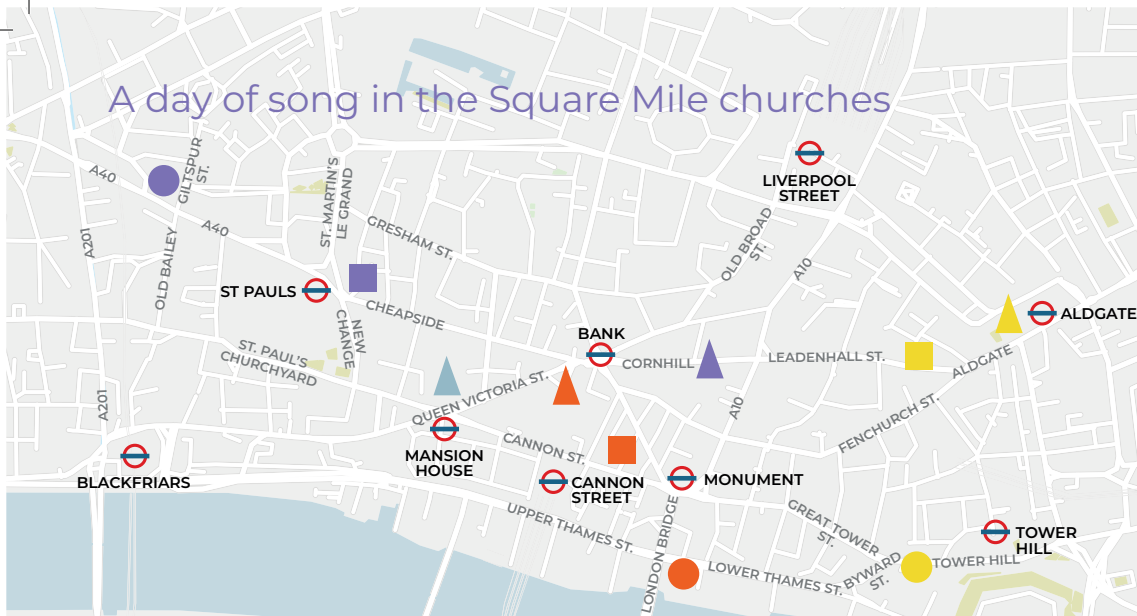

A day of song in the Square Mile churches

12noon, 12.45pm & 1.30pm

- ▲ ST BOTOLPH WITHOUT ALDGATE (EC3N 1AB) NewYVC & Adisa
- ST KATHARINE CREE (EC3A 2BJ) Sing Tower Hamlets
- ALL HALLOWS BY THE TOWER (EC3R 5BJ) Singology Gospel Choir

Wrenathon is part of Square Mile Churches Wren300

The full program details can be found here:

A day of song in the Square Mile churches

12noon, 12.45pm & 1.30pm

*Wren churches

Singology Gospel Choir

All Hallows by the Tower, Byward Street, London EC3R 5BJ